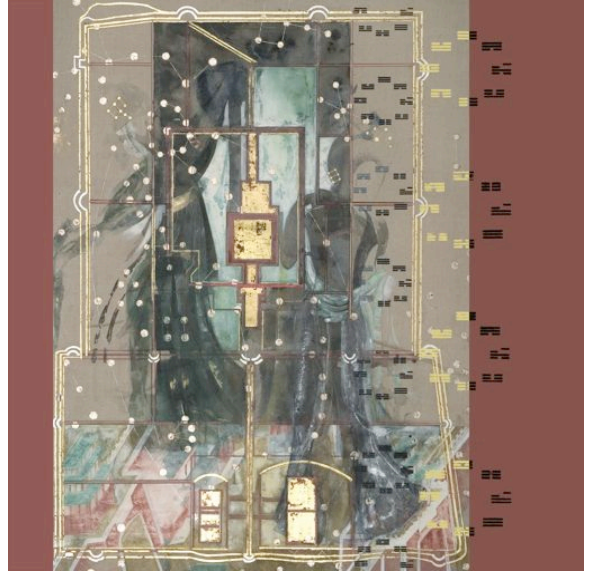

"Sarajevo," 2008, 22 karat and moon gold, palladium and crimson leaf on Giclée Print, 13" x 13"

"Beijing," 2008, 22 karat and moon gold, palladium and crimson leaf on Giclée Print, 13" x 13"

"Monrovia," 2008, Moon and red gold, palladium and crimson leaf on Giclée Print, 13" x 13"

"Hiroshima," 2008, White and moon gold, crimson leaf on Giclée, 13" x 13"

"Baghdad," 2008, 22 karat and red gold, crimson leaf on Giclee Print, 13" x 13"

"New York," 2008, 22 karat gold, palladium and crimson leaf on Giclee Print, 13" x 13"

"Kabul," 2008, 22 karat and moon gold, crimson leaf on Giclee Print, 13" x 13"

"Lhasa," 2008, 22 karat gold and crimson leaf on Giclee, 13" x 13"