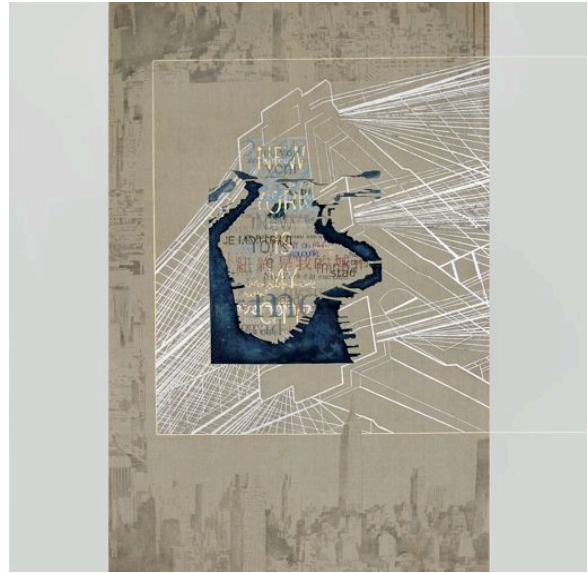

"Sarajevo," 2008, 22 karat and moon gold, palladium and crimson leaf on Giclée Print, 13" x 13"

"Beijing," 2008, 22 karat and moon gold, palladium and crimson leaf on Giclée Print, 13" x 13"

"Monrovia," 2008, Moon and red gold, palladium and crimson leaf on Giclée Print, 13" x 13"

"Hiroshima," 2008, White and moon gold, crimson leaf on Giclée, 13" x 13"

"Baghdad," 2008, 22 karat and red gold, crimson leaf on Giclee Print, 13" x 13"

"New York," 2008, 22 karat gold, palladium and crimson leaf on Giclee Print, 13" x 13"

"Kabul," 2008, 22 karat and moon gold, crimson leaf on Giclee Print, 13" x 13"

"Lhasa," 2008, 22 karat gold and crimson leaf on Giclee, 13" x 13"