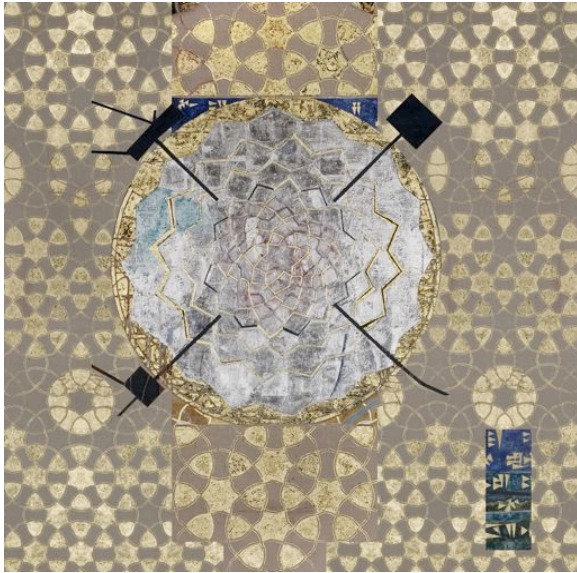

"Sarajevo," 2008, 22 karat and moon gold, palladium and crimson leaf on Giclée Print, 13" x 13"

"Beijing," 2008, 22 karat and moon gold, palladium and crimson leaf on Giclée Print, 13" x 13"

"Monrovia," 2008, Moon and red gold, palladium and crimson leaf on Giclée Print, 13" x 13"

"Hiroshima," 2008, White and moon gold, crimson leaf on Giclée, 13" x 13"

"Baghdad," 2008, 22 karat and red gold, crimson leaf on Giclee Print, 13" x 13"

"New York," 2008, 22 karat gold, palladium and crimson leaf on Giclee Print, 13" x 13"

"Kabul," 2008, 22 karat and moon gold, crimson leaf on Giclee Print, 13" x 13"

"Lhasa," 2008, 22 karat gold and crimson leaf on Giclee, 13" x 13"